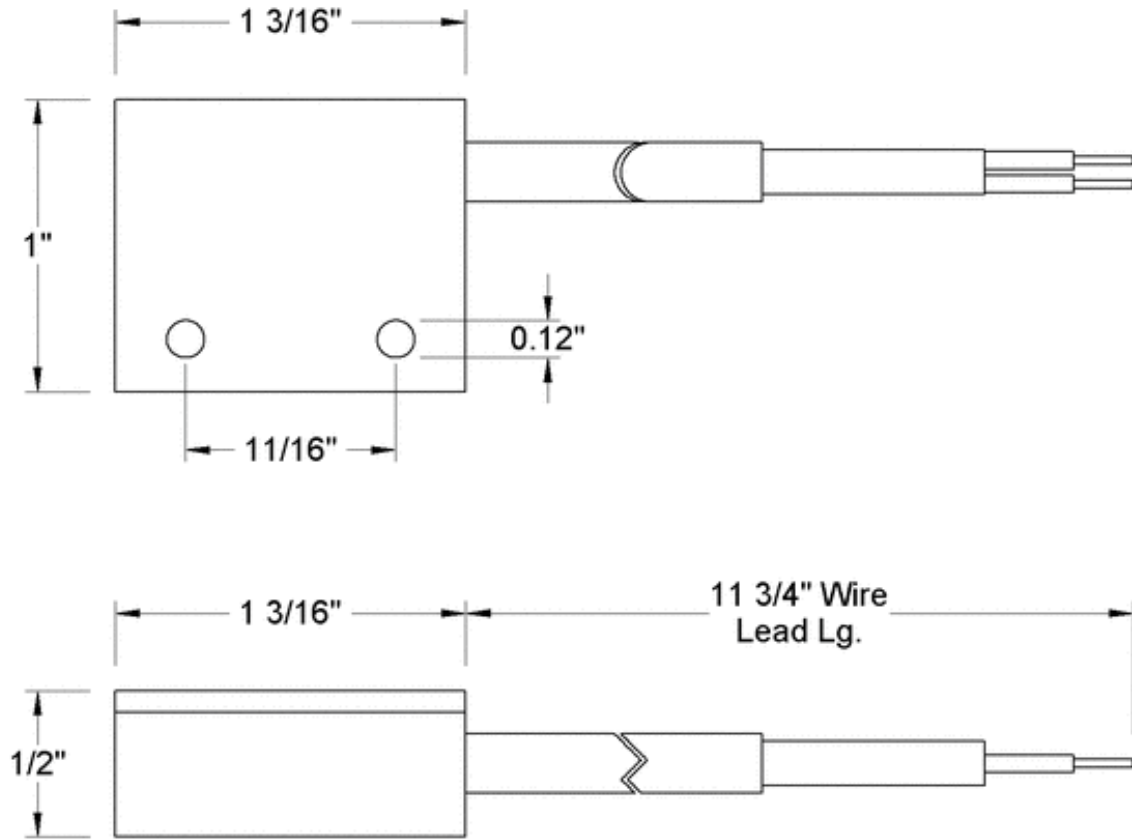

C.J. ANDERSON
& COMPANY
cjanderson.com